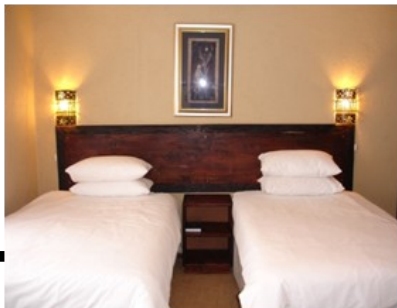

## Boat Cruise on the Blyde Dam

Spend **4 nights** at **River Lodge** any-  
time for 2 people sharing, and be treated to a com-  
plimentary **Boat Cruise** on the Blyde Dam.

Booking is essential.

Boat Cruise by